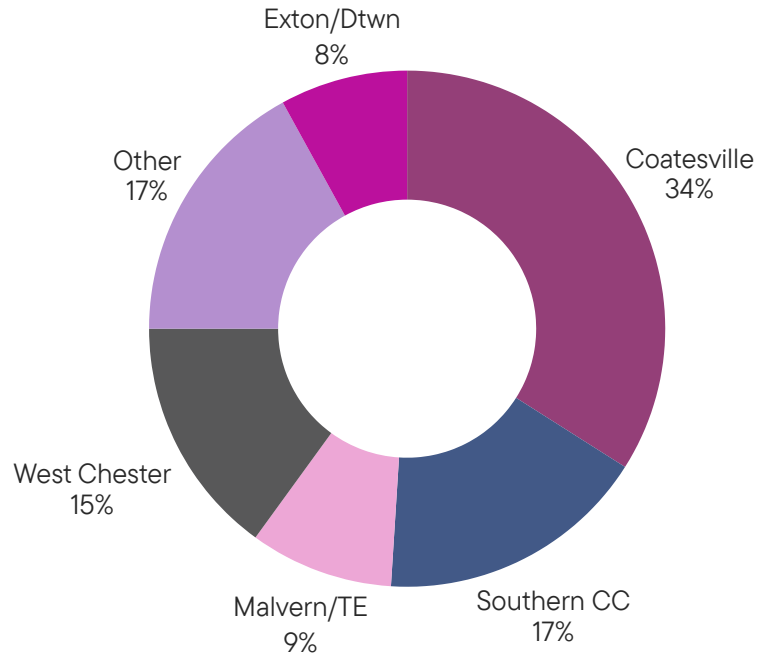

MISSION: TO ENSURE EVERY CHILD HAS THE ESSENTIALS THEY NEED TO THRIVE

Diapers Distributed

76,374

Areas Served

Over half of program participants lived in the County's poorest areas: Coatesville and southern Chester County.