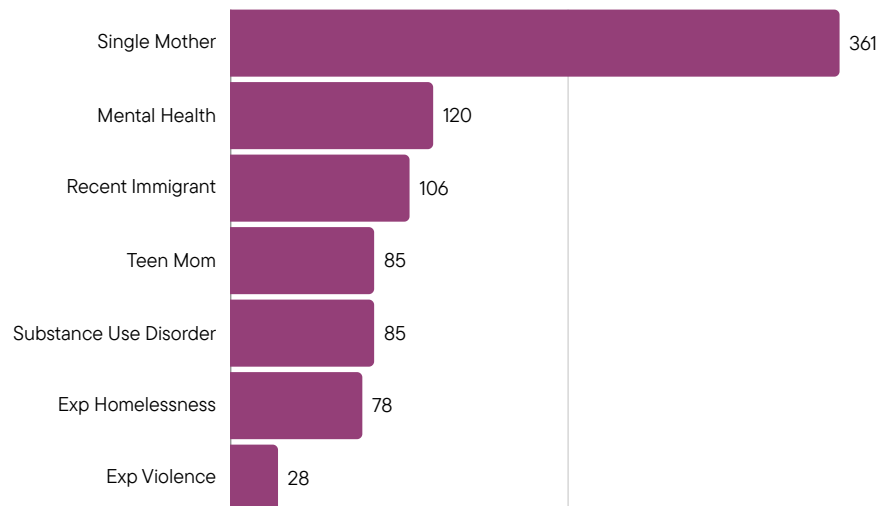

MISSION: TO ENSURE EVERY CHILD HAS THE ESSENTIALS THEY NEED TO THRIVE

Diapers Distributed

76,374

Areas Served

Over half of program participants lived in the County's poorest areas: Coatesville and southern Chester County.

Client Demographics

Individual
Clients
Served:

725

Individual
Children
Served:

1,229

To all our donors and volunteers

We couldn't have done it without your generous support.
Thank you to the following individuals and organizations.